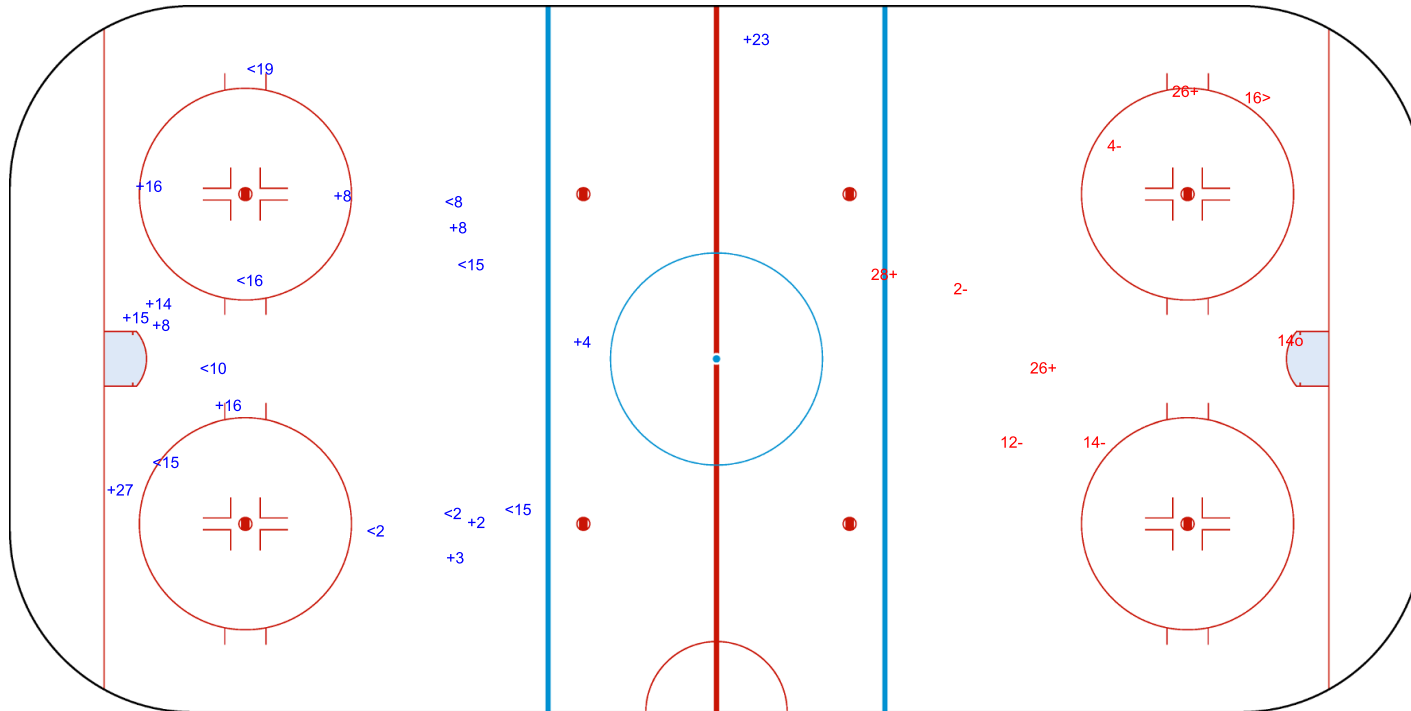

SHOT CHART
JPN - CZE

Shots by JPN
Goals (o): 0
SSP (<): 9
SSG (+): 12
SPG (-): 0

GK 29 of CZE

Period: 1

Shots by CZE
Goals (o): 1
SSP (>): 1
SSG (+): 3
SPG (-): 4

GK 1 of JPN

2021

ICE HOCKEY
WOMEN'S WORLD
CHAMPIONSHIP
CANADA
Calgary

WINSPORT ARENA

MON 23 AUG 2021

START TIME 16:00

ICE HOCKEY

IIHF ICE HOCKEY WOMEN'S WORLD CHAMPIONSHIP

PRELIMINARY ROUND - GROUP B, GAME 11

INTERNATIONAL
ICE HOCKEY
FEDERATION

Shots by CZE