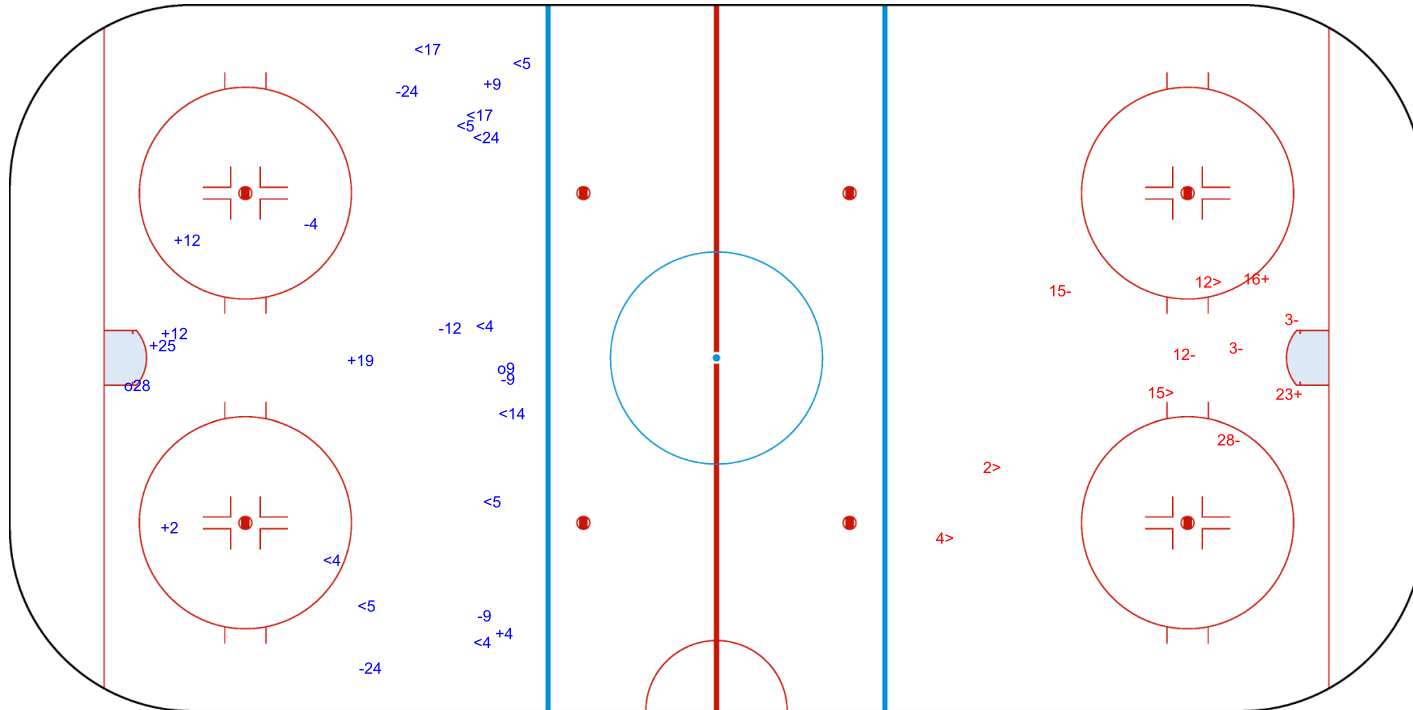

Goals (o): 2

SSG (+): 7

SSP (<): 11

SPG (-): 6

GK 1 of JPN

Period: 2

Shots by JPN

Goals (o): 0