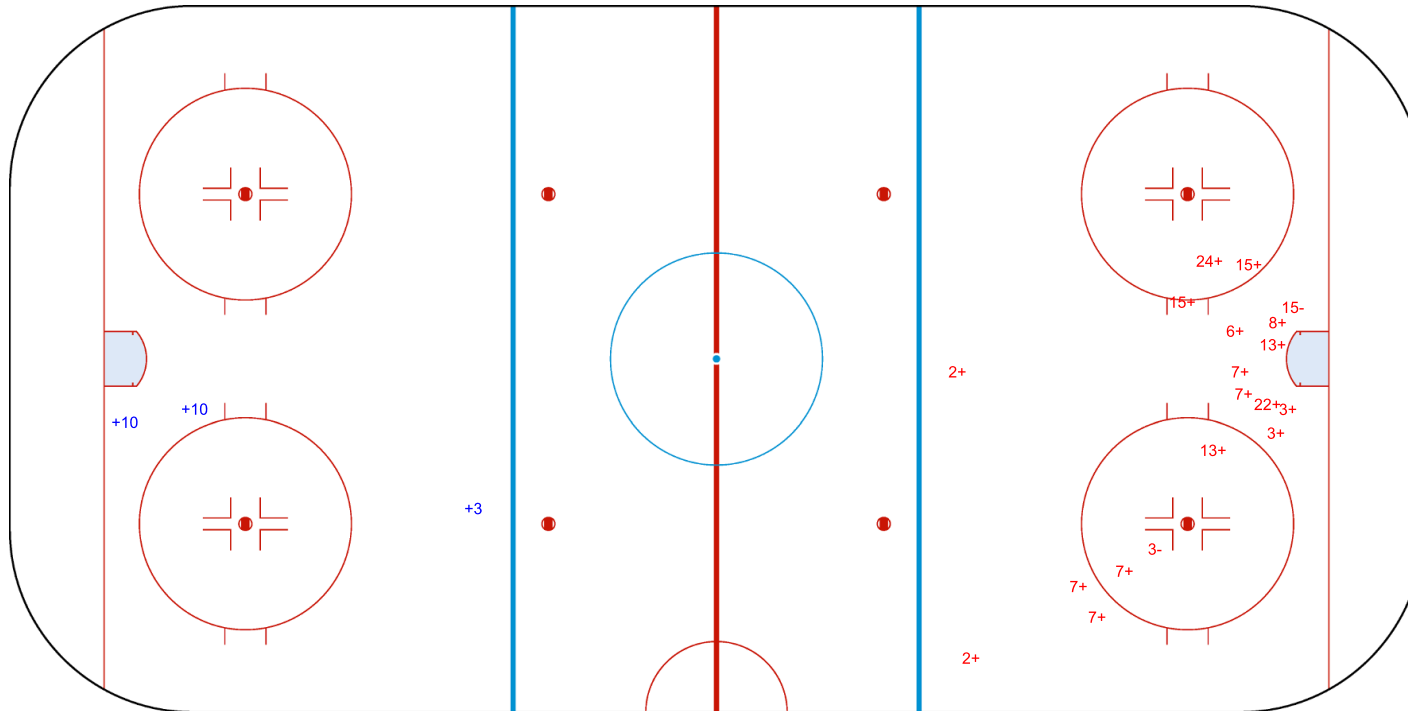

SHOT CHART

TPE - ESP

Shots by TPE

Goals (o): 0 SSG (+): 3
SSP (<): 0 SPG (-): 0

GK 1 of ESP

Period: 1

Shots by ESP

Goals (o): 0 SSG (+): 17
SSP (>): 0 SPG (-): 2

GK 20 of TPE

OLYMPIC ICE PALACE

SUN 10 OCT 2021
START TIME 16:00

ICE HOCKEY
WOMENS OLYMPIC QUALIFICATION PRELIMINARY ROUND 2
ROUND ROBIN, GAME 5

Shots by ESP
Goals (o): 3
SSP (<): 0
SSG (+): 11
SPG (-): 1

GK 20 of TPE

Period: 2

Shots by TPE
Goals (o): 0
SSP (>): 0
SSG (+): 9
SPG (-): 2

GK 1 of ESP

Shots by TPE

Goals (o): 0 SSG (+): 4
SSP (<): 0 SPG (-): 1

GK 1 of ESP

Period: 3