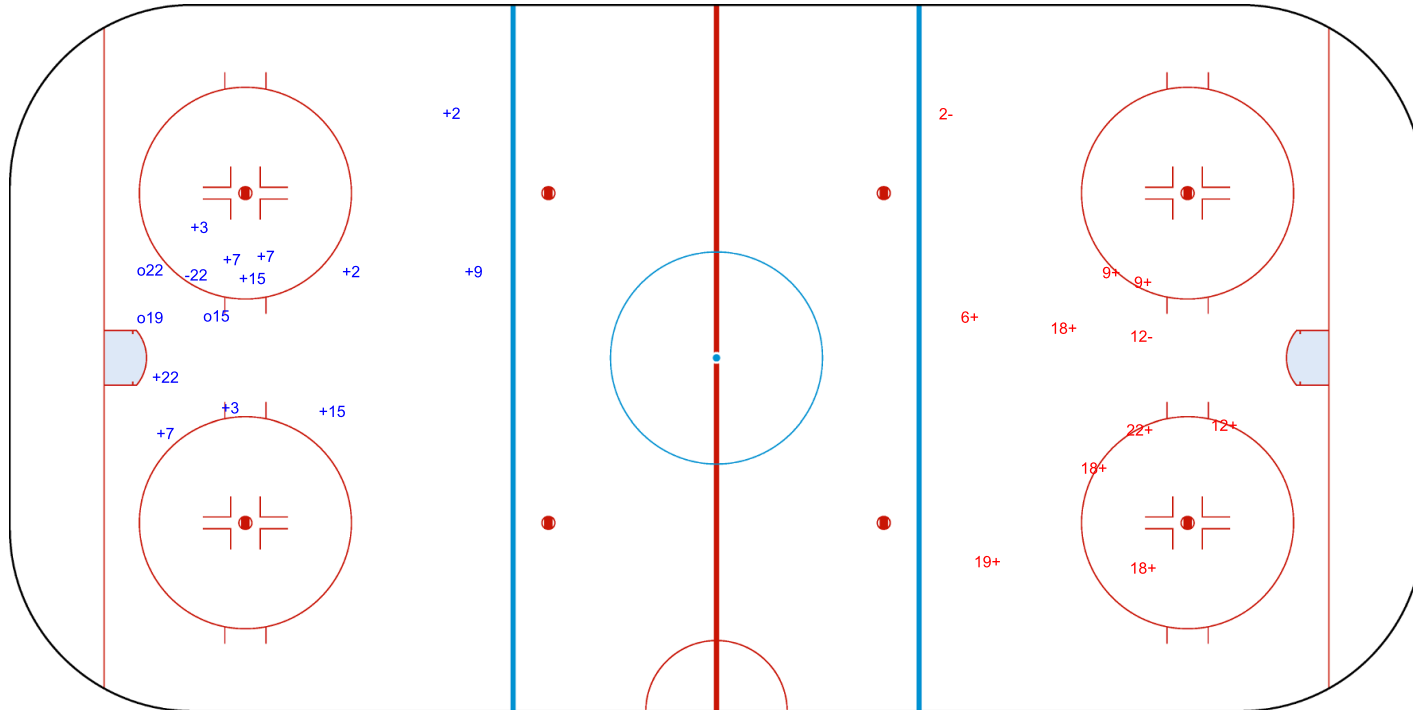

GK 20 of TPE

OLYMPIC ICE PALACE

SUN 10 OCT 2021
START TIME 16:00

ICE HOCKEY
WOMENS OLYMPIC QUALIFICATION PRELIMINARY ROUND 2
ROUND ROBIN, GAME 5

Shots by ESP
Goals (o): 3
SSP (<): 0
SSG (+): 11
SPG (-): 1

GK 20 of TPE

Period: 2

Shots by TPE
Goals (o): 0
SSP (>): 0
SSG (+): 9
SPG (-): 2

GK 1 of ESP

Shots by TPE

Goals (o): 0 SSG (+): 4
SSP (<): 0 SPG (-): 1

GK 1 of ESP

Period: 3