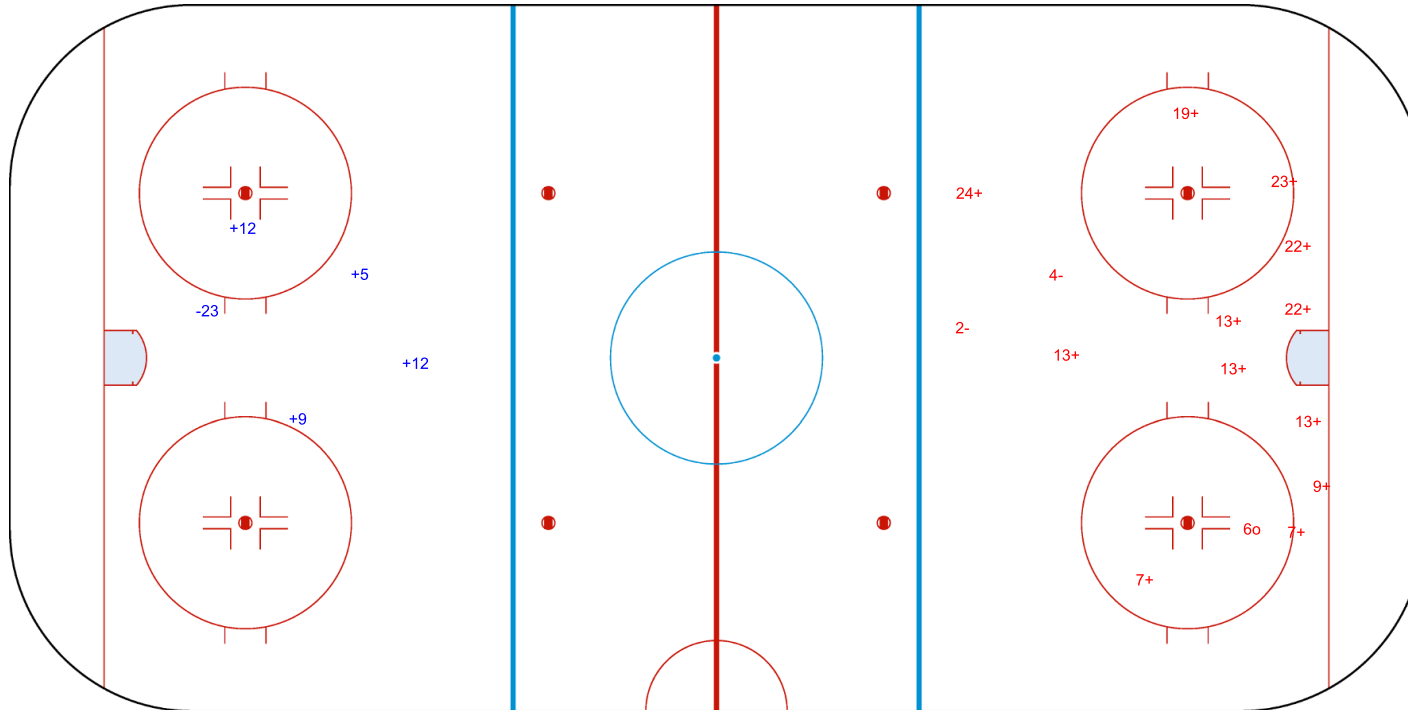

Shots by ESP

Goals (o): 1 SSG (+): 12
SSP (>): 0 SPG (-): 2

GK 20 of TPE

GK 25 of TPE

Legend:	
GK	Goalkeeper
SPG	Shots past goal
SSG	Shots saved by goalkeeper
SSP	Shots saved by player