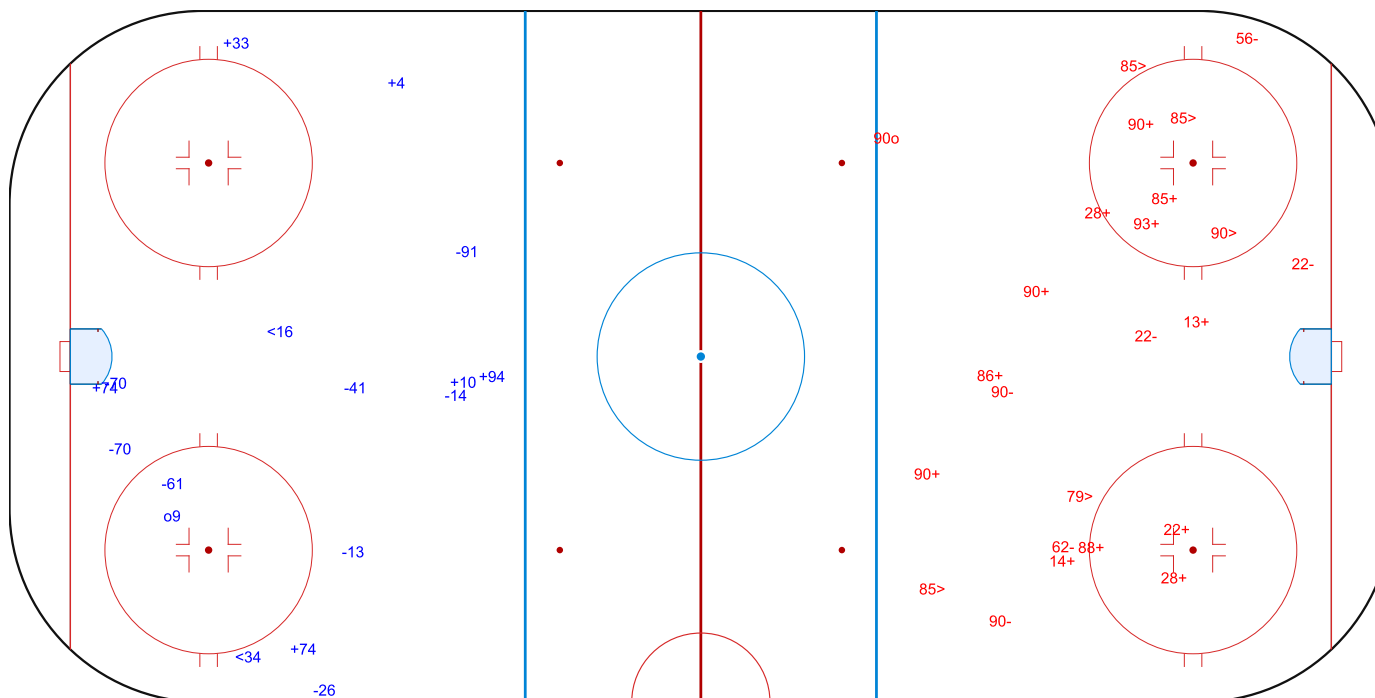

SHOT CHART
SUI - SWE

Shots by SWE
Goals (o): 1
SSP (<): 2

SSG (+): 6
SPG (-): 8

GK 63 of SUI

1st Period

Shots by SUI
Goals (o): 1
SSP (>): 5

SSG (+): 12
SPG (-): 6

GK 45 of SWE