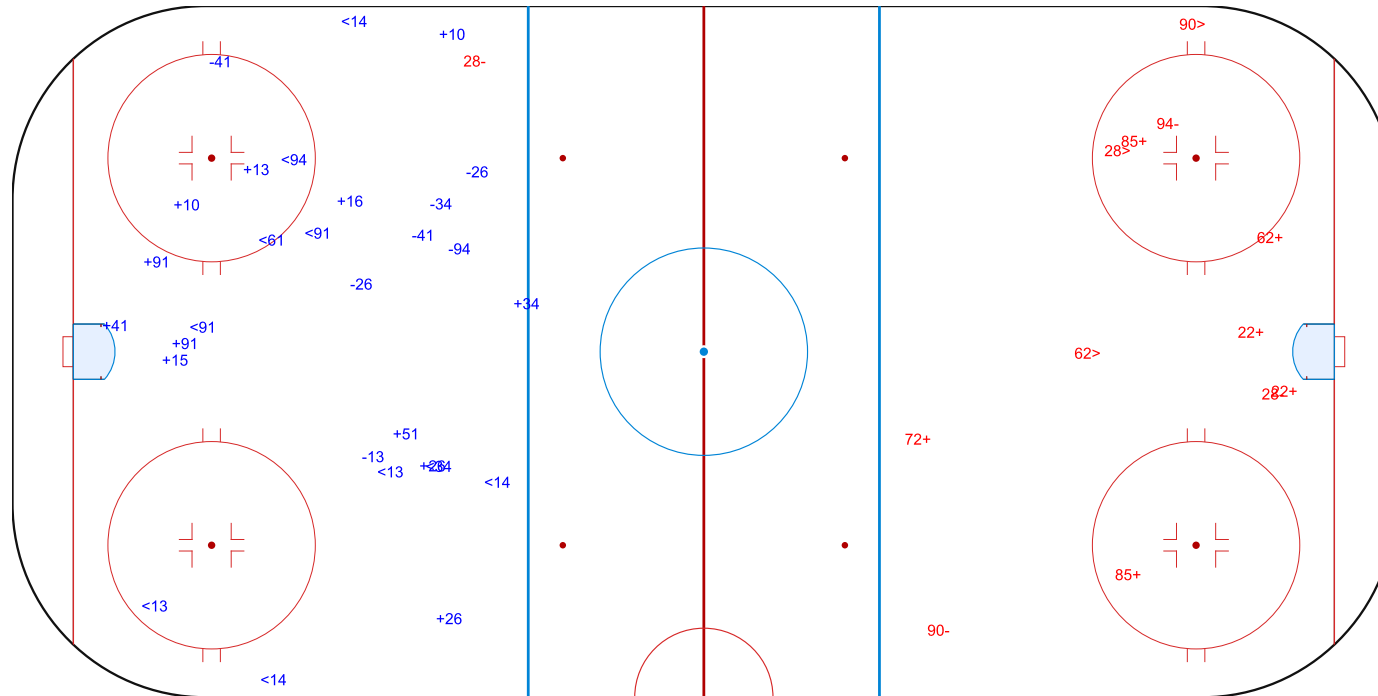

Shots by SWE

Goals (o): 0 SSG (+): 12
SSP (<): 10 SPG (-): 7

GK 63 of SUI

3rd Period

Shots by SUI

Goals (o): 0 SSG (+): 6
SSP (>): 3 SPG (-): 4

GK 45 of SWE

Legend:		
GK	Goalkeeper	
SPG	Shots past goal	
SSG	Shots saved by goalkeeper	
SSP	Shots saved by player	