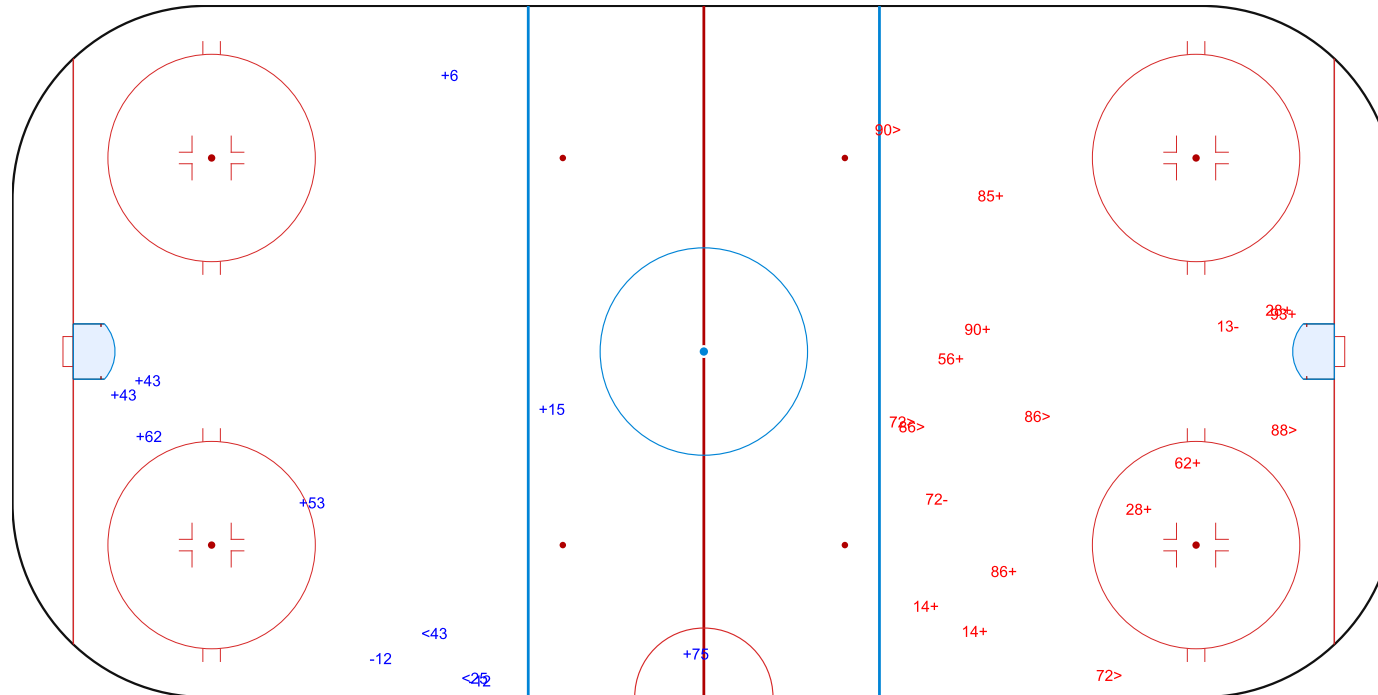

SHOT CHART

GER - SUI

Shots by GER  
Goals (o): 0  
SSP (<): 2

SSG (+): 7  
SPG (-): 2

GK 63 of SUI

Shots by SUI  
Goals (o): 0  
SSP (>): 6

SSG (+): 10  
SPG (-): 2

GK 1 of GER