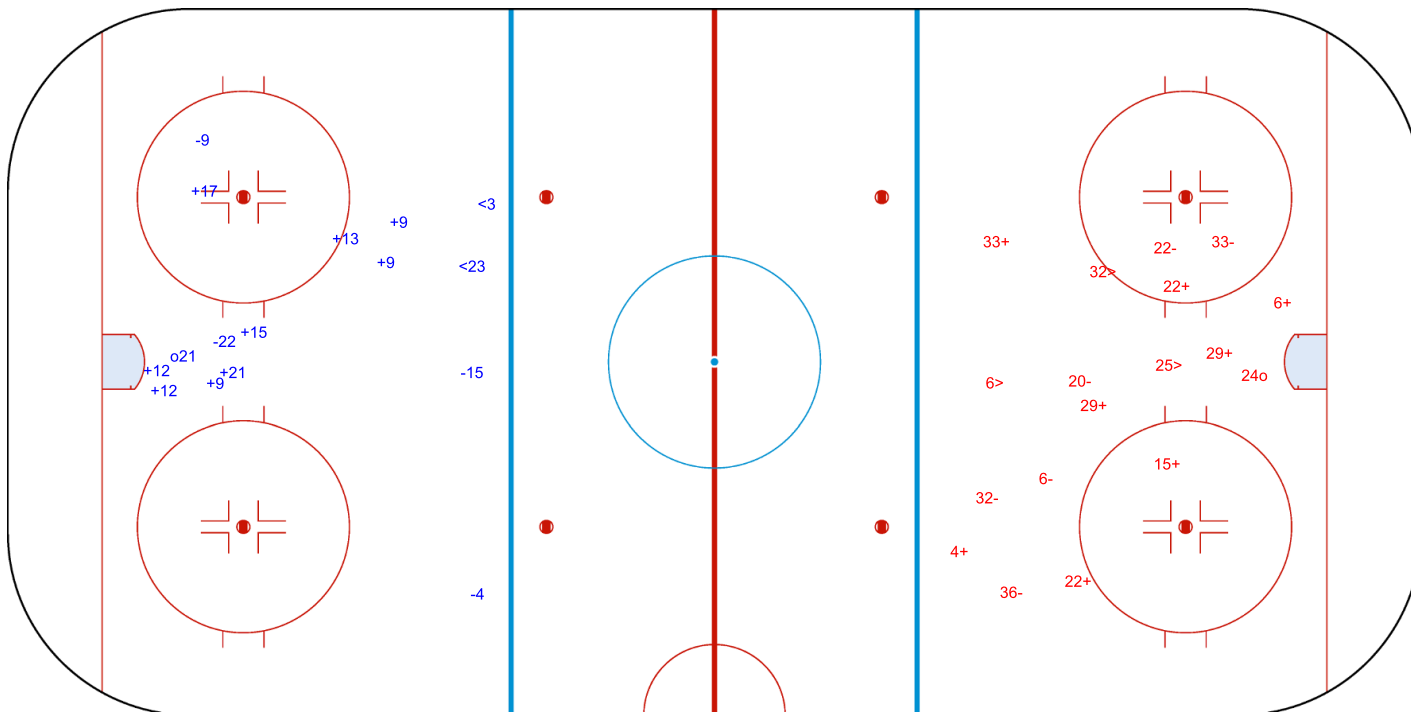

Goals (o): 1 SSG (+): 9
SSP (<): 2 SPG (-): 4

GK 30 of FIN

FIN → 2nd Period ← CAN

Shots by FIN

Goals (o): 1 SSG (+): 8
SSP (>): 3 SPG (-): 6

GK 30 of CAN

Shots by FIN

Goals (o): 1 SSG (+): 8
SSP (<): 3 SPG (-): 1