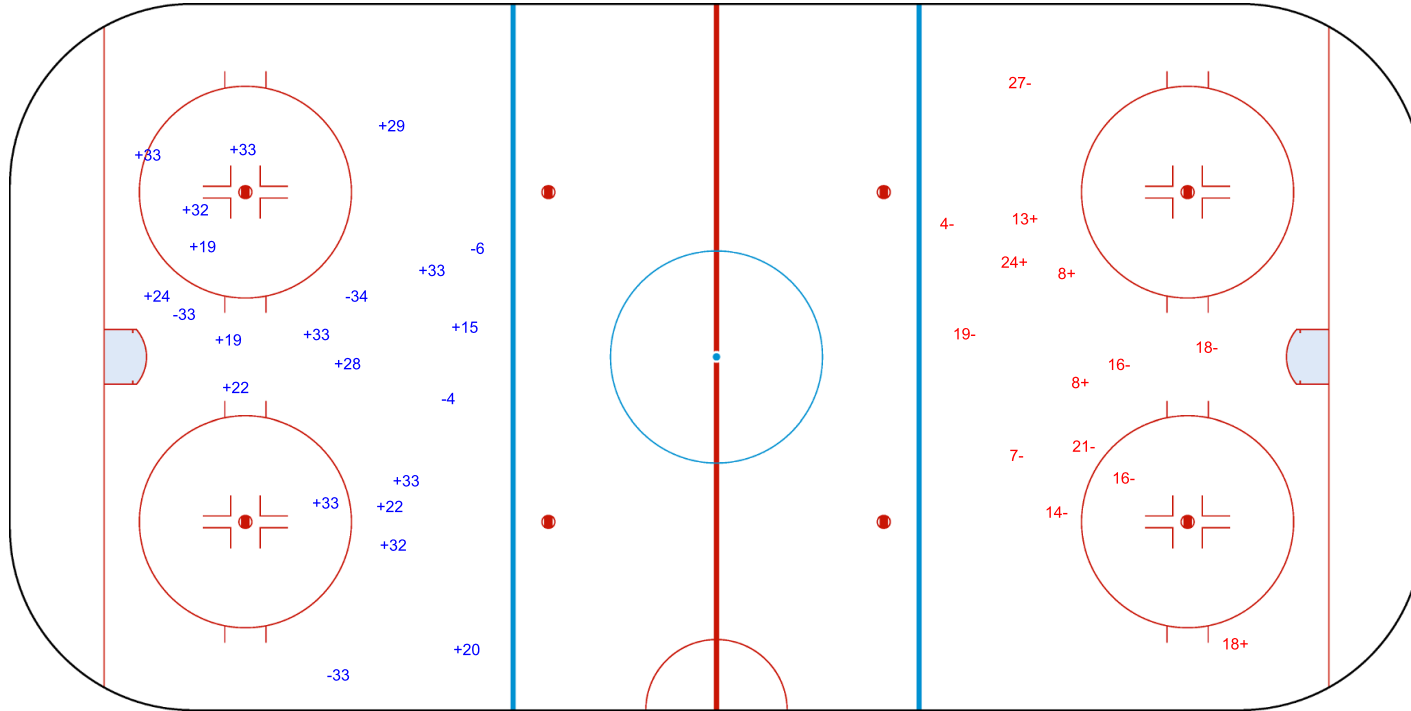

Shots by FIN

Goals (o): 0

SSP (<): 0

SSG (+): 17

SPG (-): 5

GK 29 of GER

3rd Period

Shots by GER