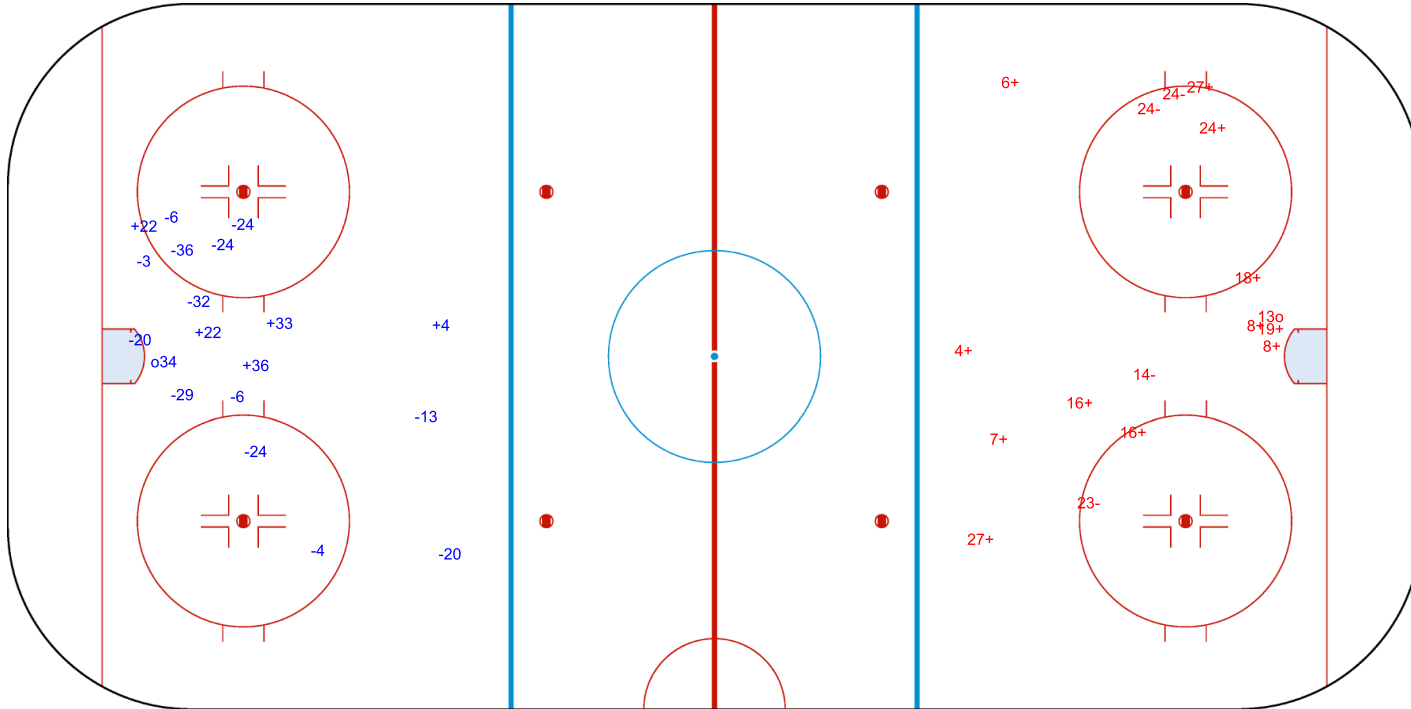

SHOT CHART

FIN - GER

1st Period

Shots by FIN
Goals (o): 1
SSP (<): 0
SSG (+): 5
SPG (-): 13

Shots by GER
Goals (o): 1
SSP (>): 0
SSG (+): 12
SPG (-): 4

GK 29 of GER

GK 30 of FIN

Shots by GER