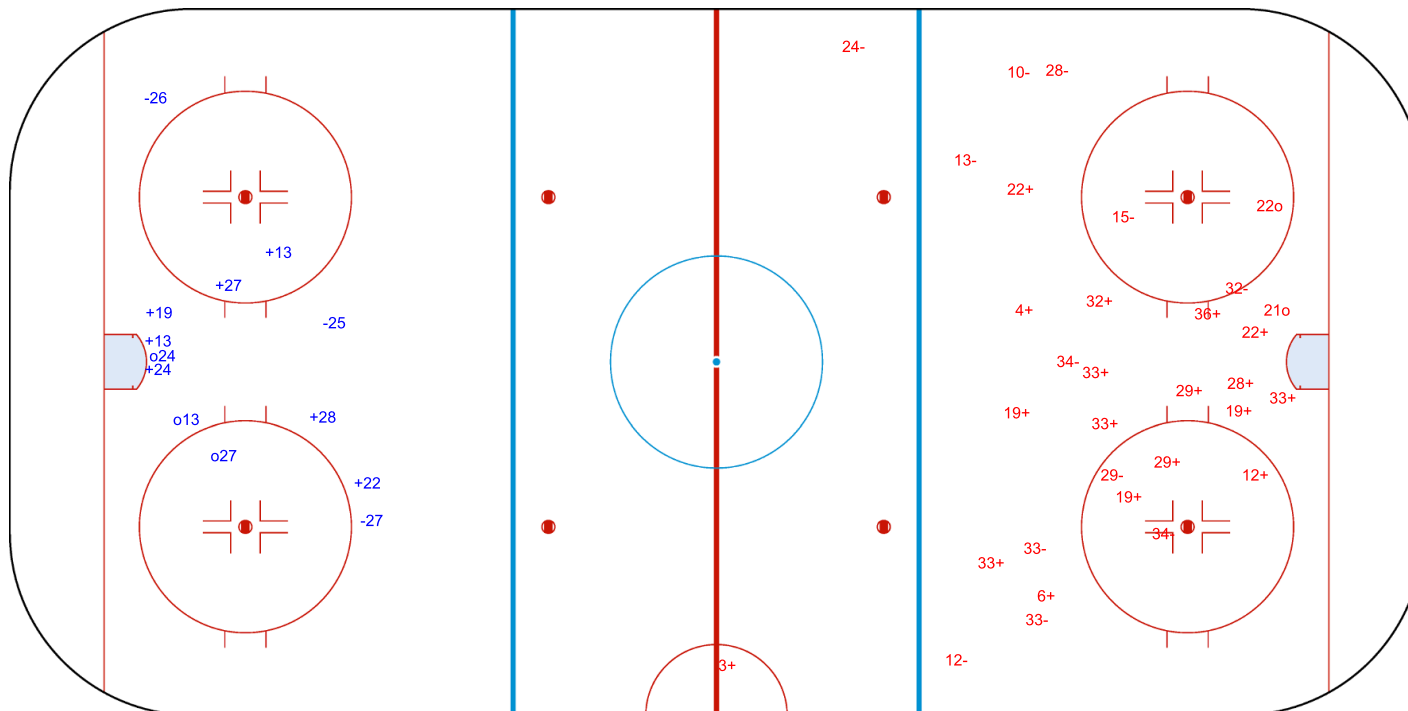

Goals (o): 3 SSG (+): 7

SSP (<): 0 SPG (-): 3

GK 30 of FIN

2nd Period

Shots by FIN

Goals (o): 2 SSG (+): 18

SSP (>): 0 SPG (-): 12

GK 29 of GER