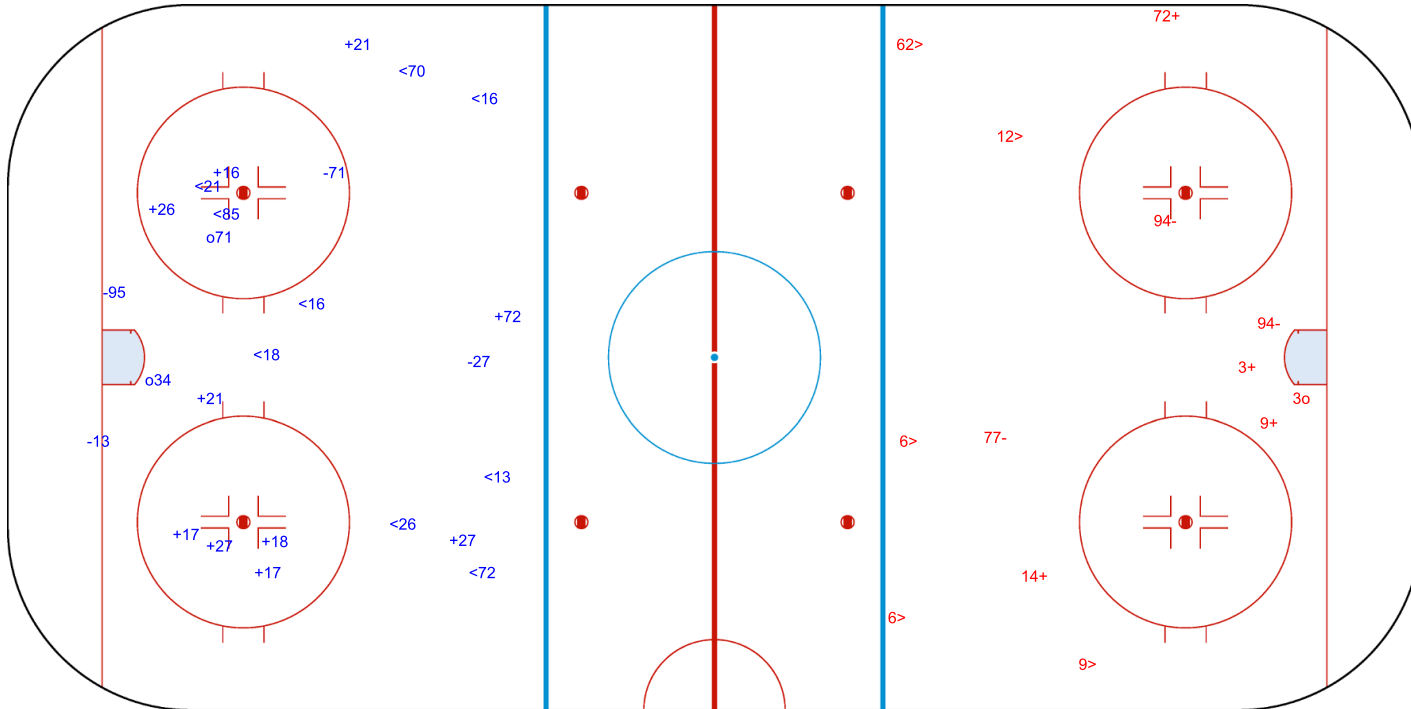

SHOT CHART
LAT - FRA

Shots by LAT
Goals (o): 2
SSP (<): 9
SSG (+): 10
SPG (-): 4

GK 32 of FRA

FRA → 1st Period ← LAT

Shots by FRA
Goals (o): 1
SSP (>): 5
SSG (+): 4
SPG (-): 3

GK 50 of LAT

Shots by LAT
Goals (o): 0
SSP (<): 1