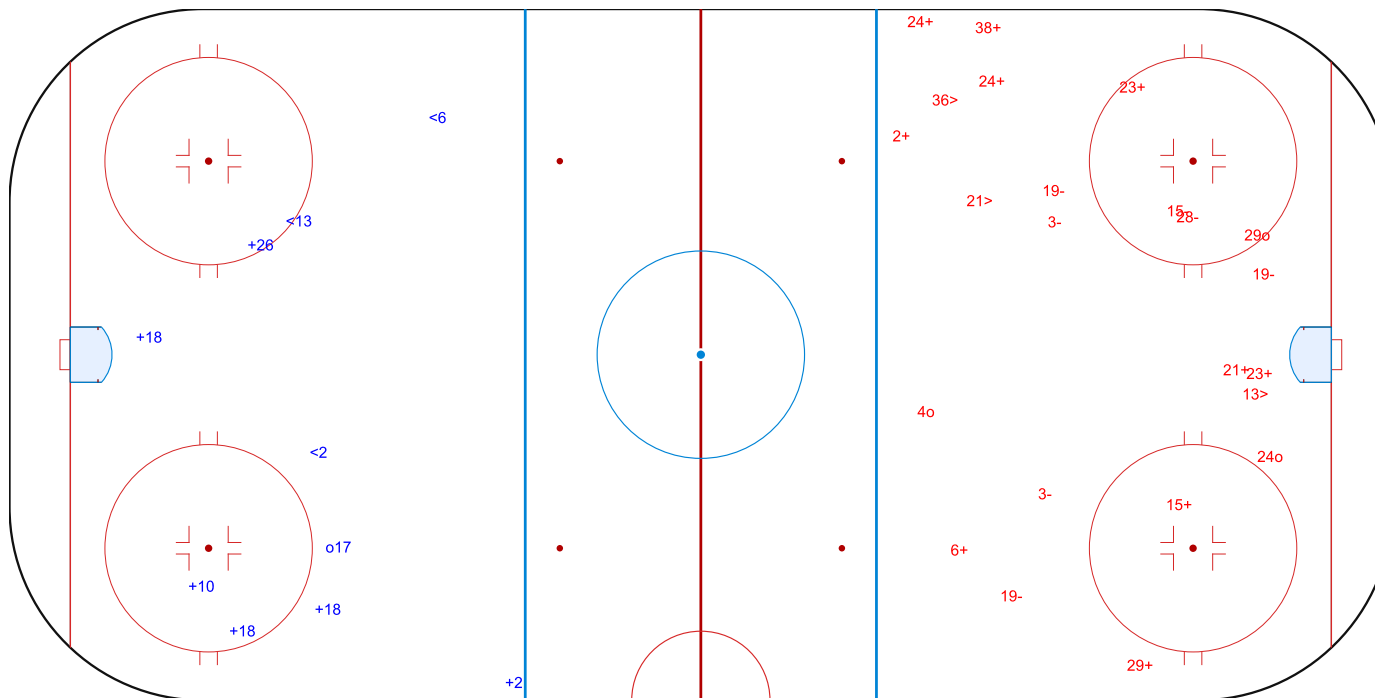

Shots by NOR

Goals (o): 1   SSG (+): 6
SSP (<): 3   SPG (-): 0

GK 30 of FIN

FIN → 3rd Period ← NOR

Shots by FIN

Goals (o): 3   SSG (+): 10
SSP (>): 3   SPG (-): 7

GK 30 of NOR

GK 35 of NOR

Legend:	GK Goalkeeper	SPG Shots past goal	SSG Shots saved by goalkeeper	SSP Shots saved by player