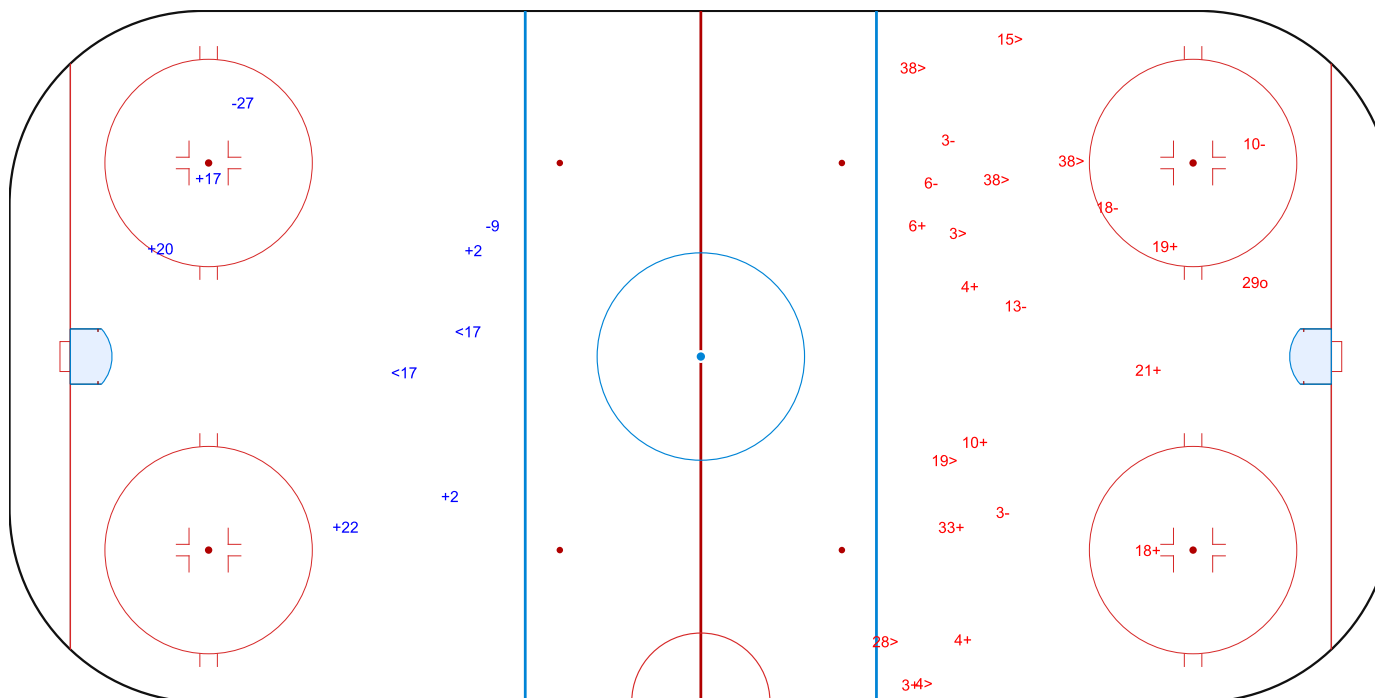

SHOT CHART
NOR - FIN

Shots by NOR
Goals (o): 0
SSP (<): 2
SSG (+): 5
SPG (-): 2

GK 30 of FIN

1st Period

Shots by FIN
Goals (o): 1
SSP (>): 8
SSG (+): 9
SPG (-): 6

GK 30 of NOR

Shots by FIN

Goals (o): 2 SSG (+): 8
SSP (<): 8 SPG (-): 4

GK 30 of NOR

2nd Period

Shots by NOR

Goals (o): 0 SSG (+): 3
SSP (>): 1 SPG (-): 0

GK 30 of FIN

Shots by NOR

Goals (o): 1 SSG (+): 6
SSP (<): 3 SPG (-): 0

GK 30 of FIN