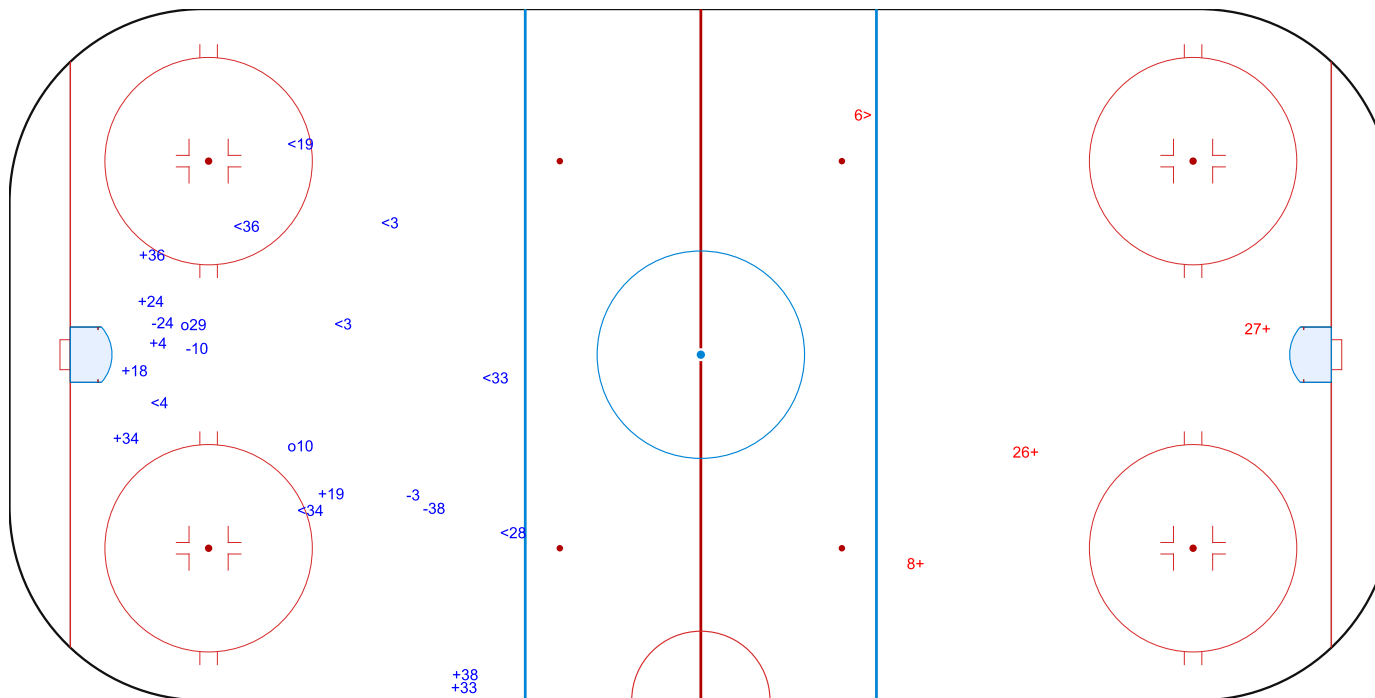

GK 30 of NOR

2nd Period

Shots by NOR

Goals (o): 0 SSG (+): 3
SSP (>): 1 SPG (-): 0

GK 30 of FIN

Shots by NOR

Goals (o): 1 SSG (+): 6
SSP (<): 3 SPG (-): 0

GK 30 of FIN