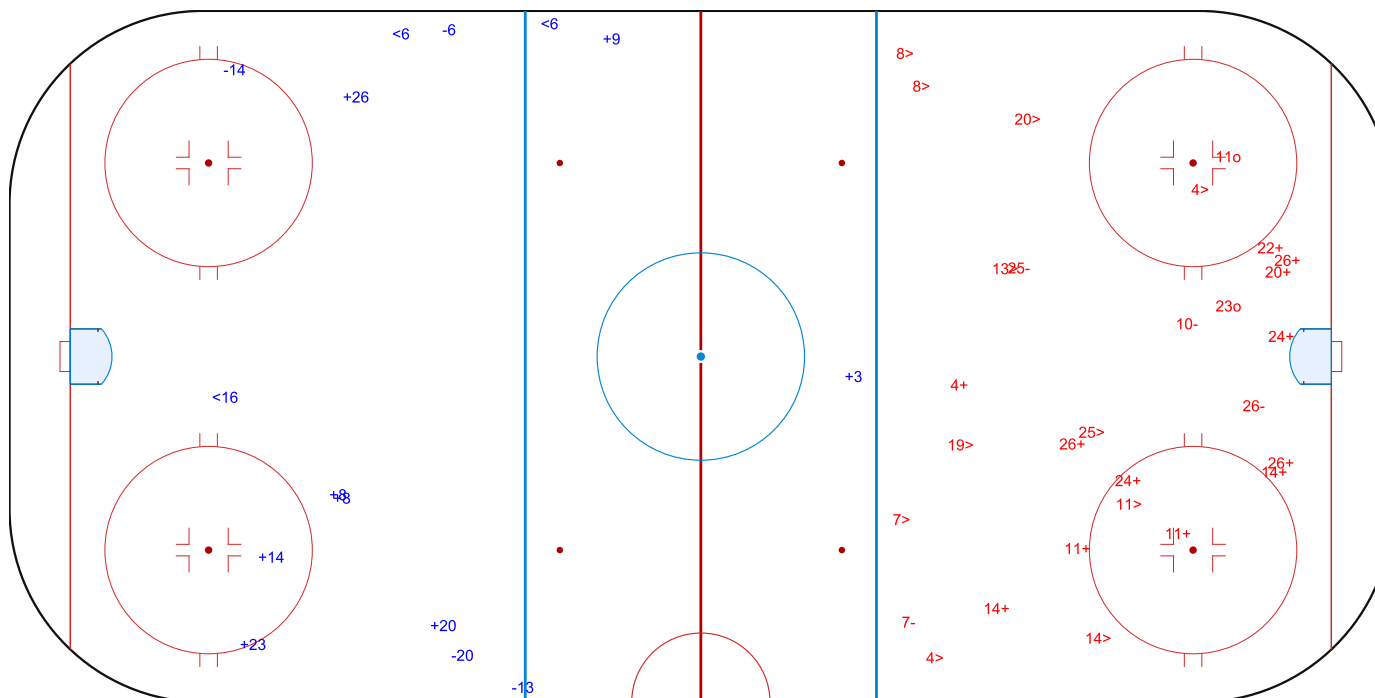

SHOT CHART  
CAN - LAT

Shots by LAT  
Goals (o): 0  
SSP (<): 3  
SSG (+): 8  
SPG (-): 4

GK 30 of CAN

1st Period

Shots by CAN  
Goals (o): 2  
SSP (>): 11  
SSG (+): 12  
SPG (-): 4

GK 29 of LAT

Shots by CAN  
Goals (o): 1  
SSP (<): 5  
SSG (+): 19  
SPG (-): 5

GK 29 of LAT

LAT → 2nd Period ← CAN

Shots by LAT  
Goals (o): 0  
SSP (>): 3  
SSG (+): 7  
SPG (-): 4

GK 30 of CAN