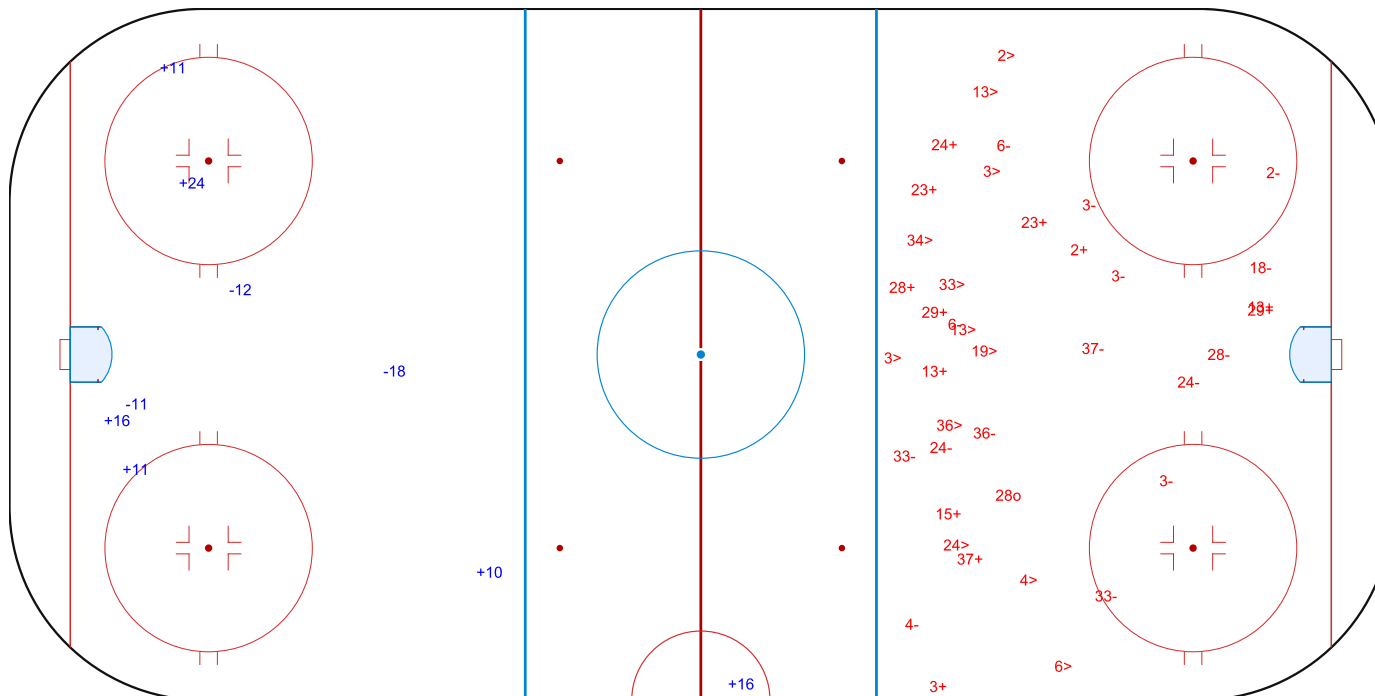

### SHOT CHART

FIN - LAT

1st Period

Shots by LAT  
Goals (o): 0  
SSP (<): 0  
SSG (+): 6  
SPG (-): 3

Shots by FIN  
Goals (o): 1  
SSP (>): 12  
SSG (+): 12  
SPG (-): 15

GK 1 of FIN

GK 30 of LAT

Shots by FIN

Goals (o): 1

SSP (<): 4

SSG (+): 14

SPG (-): 9

GK 30 of LAT

2nd Period

Shots by LAT

Goals (o): 0

SSP (>): 2

SSG (+): 5

SPG (-): 0

GK 1 of FIN

Shots by LAT  
Goals (o): 0  
SSP (<): 0  
SSG (+): 3  
SPG (-): 5

GK 1 of FIN

FIN → 3rd Period ← LAT

Shots by FIN  
Goals (o): 0  
SSP (>): 7  
SSG (+): 7  
SPG (-): 1