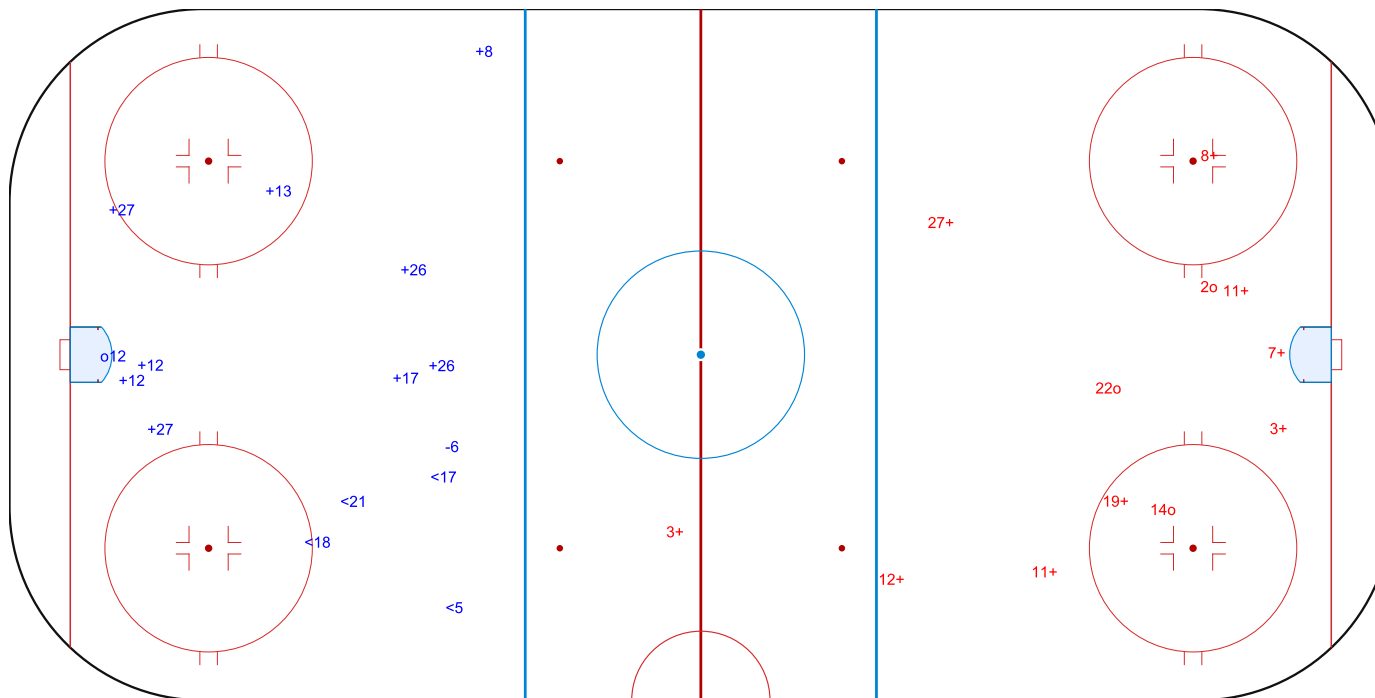

SHOT CHART
LAT - NOR

Shots by NOR
Goals (o): 0
SSP (<): 4
SSG (+): 8
SPG (-): 2

GK 30 of LAT

1st Period

Shots by LAT
Goals (o): 2
SSP (>): 3
SSG (+): 6
SPG (-): 9

GK 35 of NOR

Shots by NOR

Goals (o): 1 SSG (+): 9
SSP (<): 4 SPG (-): 1

GK 30 of LAT

LAT → 3rd Period ← NOR

Shots by LAT

Goals (o): 3 SSG (+): 9
SSP (>): 0 SPG (-): 0

GK 30 of NOR

GK 35 of NOR

Legend:	
GK	Goalkeeper
SPG	Shots past goal
SSG	Shots saved by goalkeeper
SSP	Shots saved by player