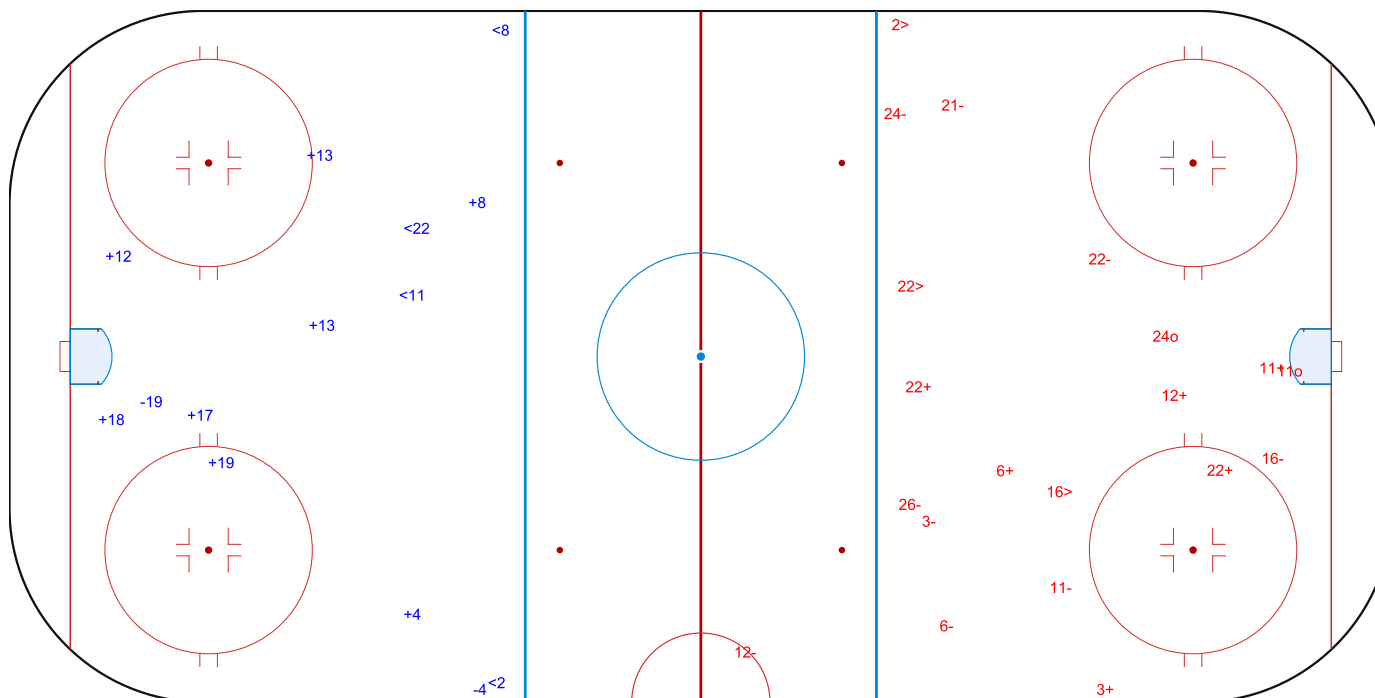

SHOT CHART
LAT - NOR

Shots by NOR
Goals (o): 0
SSP (<): 4
SSG (+): 8
SPG (-): 2

GK 30 of LAT

1st Period

Shots by LAT
Goals (o): 2
SSP (>): 3
SSG (+): 6
SPG (-): 9

GK 35 of NOR

Shots by NOR

Goals (o): 1 SSG (+): 9
SSP (<): 4 SPG (-): 1

GK 30 of LAT

LAT → 3rd Period ← NOR

Shots by LAT

Goals (o): 3 SSG (+): 9
SSP (>): 0 SPG (-): 0

GK 30 of NOR

GK 35 of NOR

Legend:	
GK	Goalkeeper
SPG	Shots past goal
SSG	Shots saved by goalkeeper
SSP	Shots saved by player