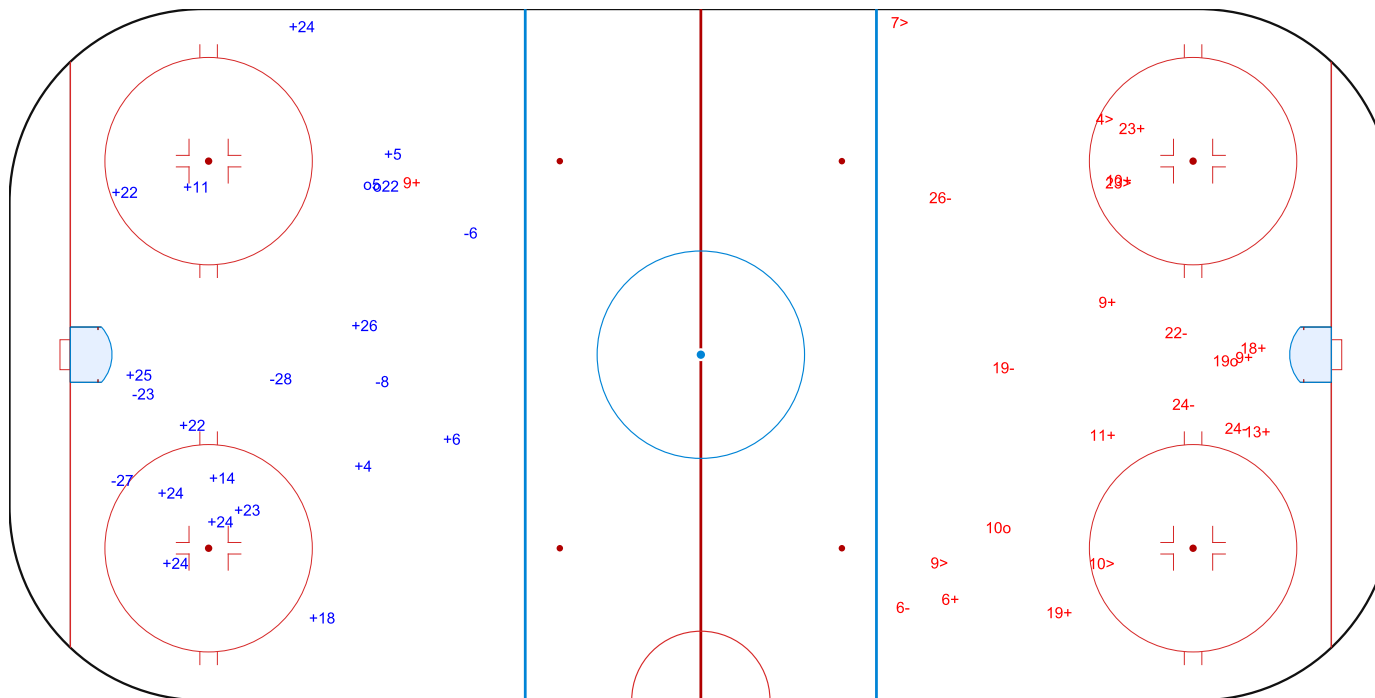

GK 30 of GER

Shots by SWE

Goals (o): 2 SSG (+): 15
SSP (<): 0 SPG (-): 5

GK 29 of GER

3rd Period

Shots by GER

Goals (o): 2 SSG (+): 10
SSP (>): 5 SPG (-): 6

GK 1 of SWE