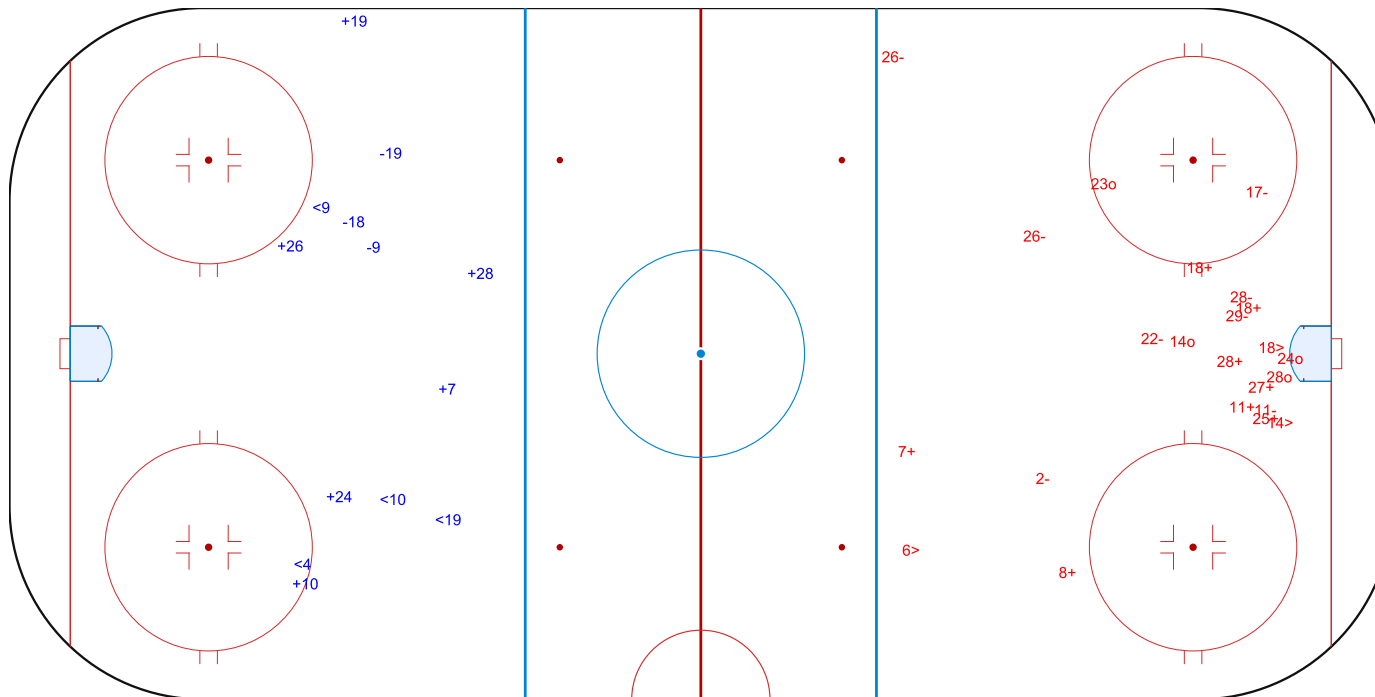

GK 1 of SWE

Shots by GER

Goals (o): 0 SSG (+): 6
SSP (<): 4 SPG (-): 3

GK 1 of SWE

2nd Period

Shots by SWE

Goals (o): 4 SSG (+): 8
SSP (>): 3 SPG (-): 8

GK 29 of GER