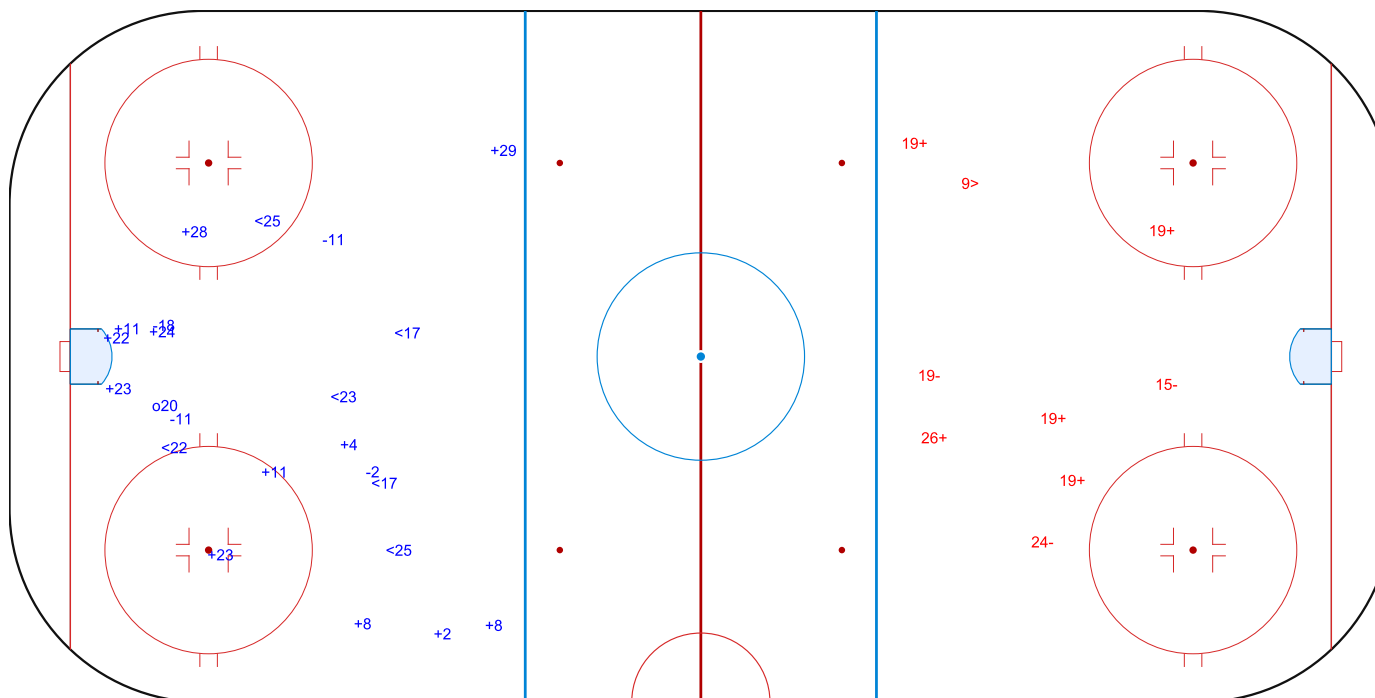

SHOT CHART

GER - SWE

Shots by SWE

Goals (o): 1   SSG (+): 12
SSP (<): 6   SPG (-): 4

GK 30 of GER

1st Period

Shots by GER

Goals (o): 0   SSG (+): 5
SSP (>): 1   SPG (-): 3

GK 1 of SWE